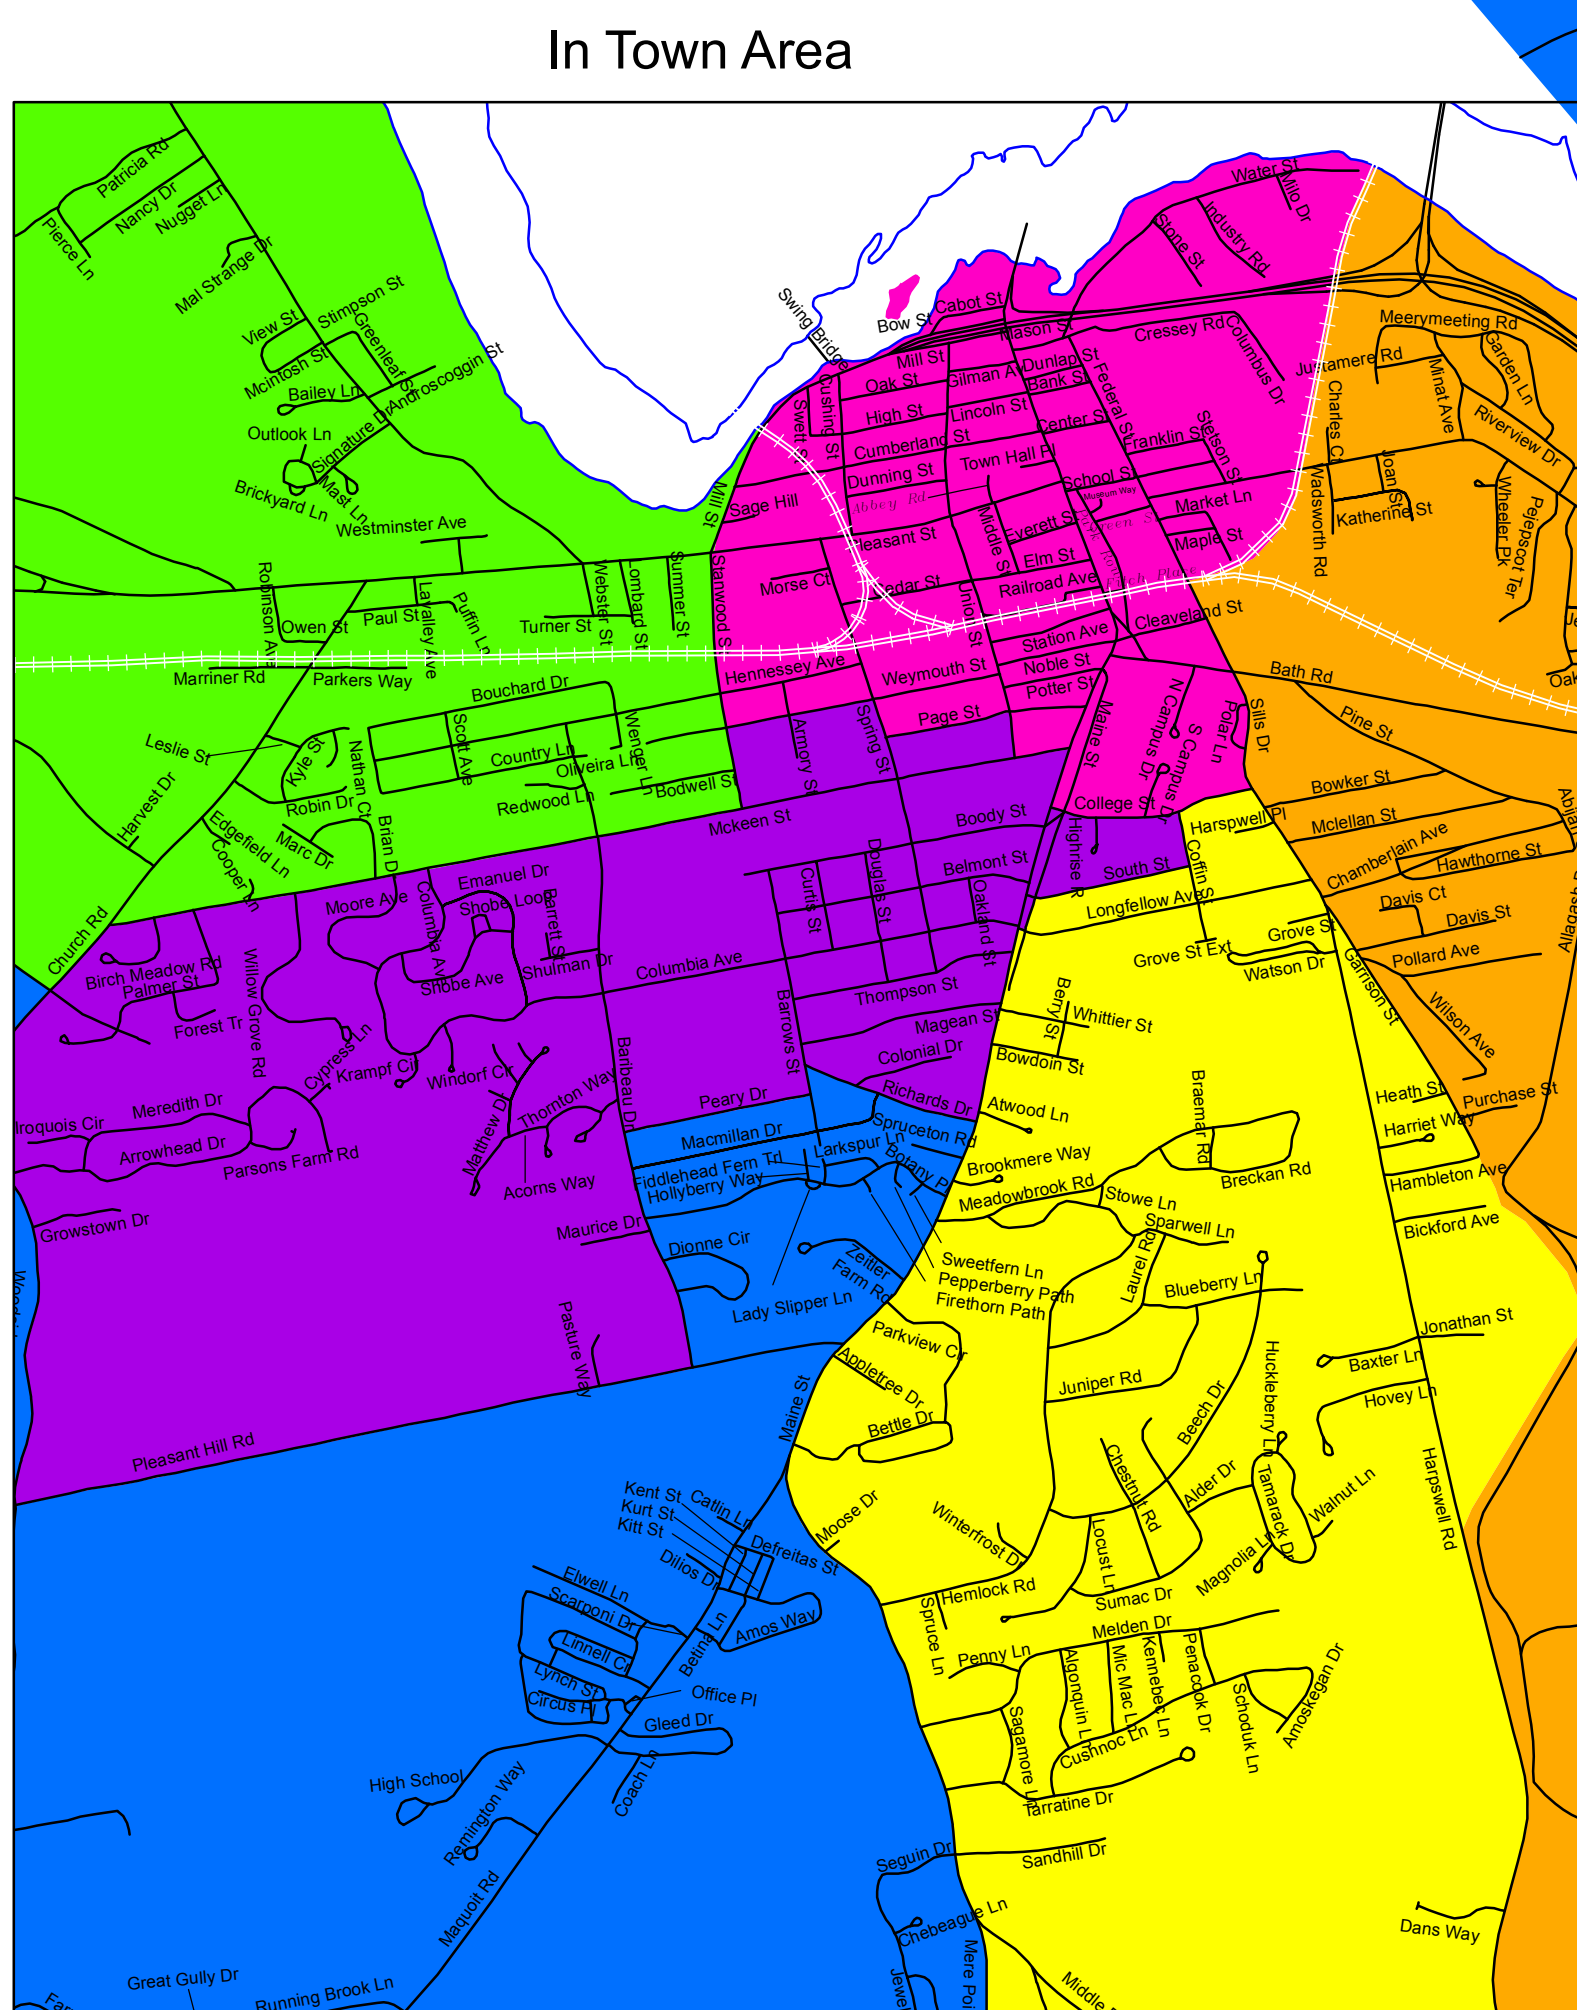

Town of Brunswick Voting Districts Effective 2014

Legend

Voting Districts

- 1
- 2
- 3
- 4
- 5
- 6
- 7

Voting District Population	
1	2868
2	2822
3	2868
4	2923
5	2913
6	2946
7	2938
Total	20278