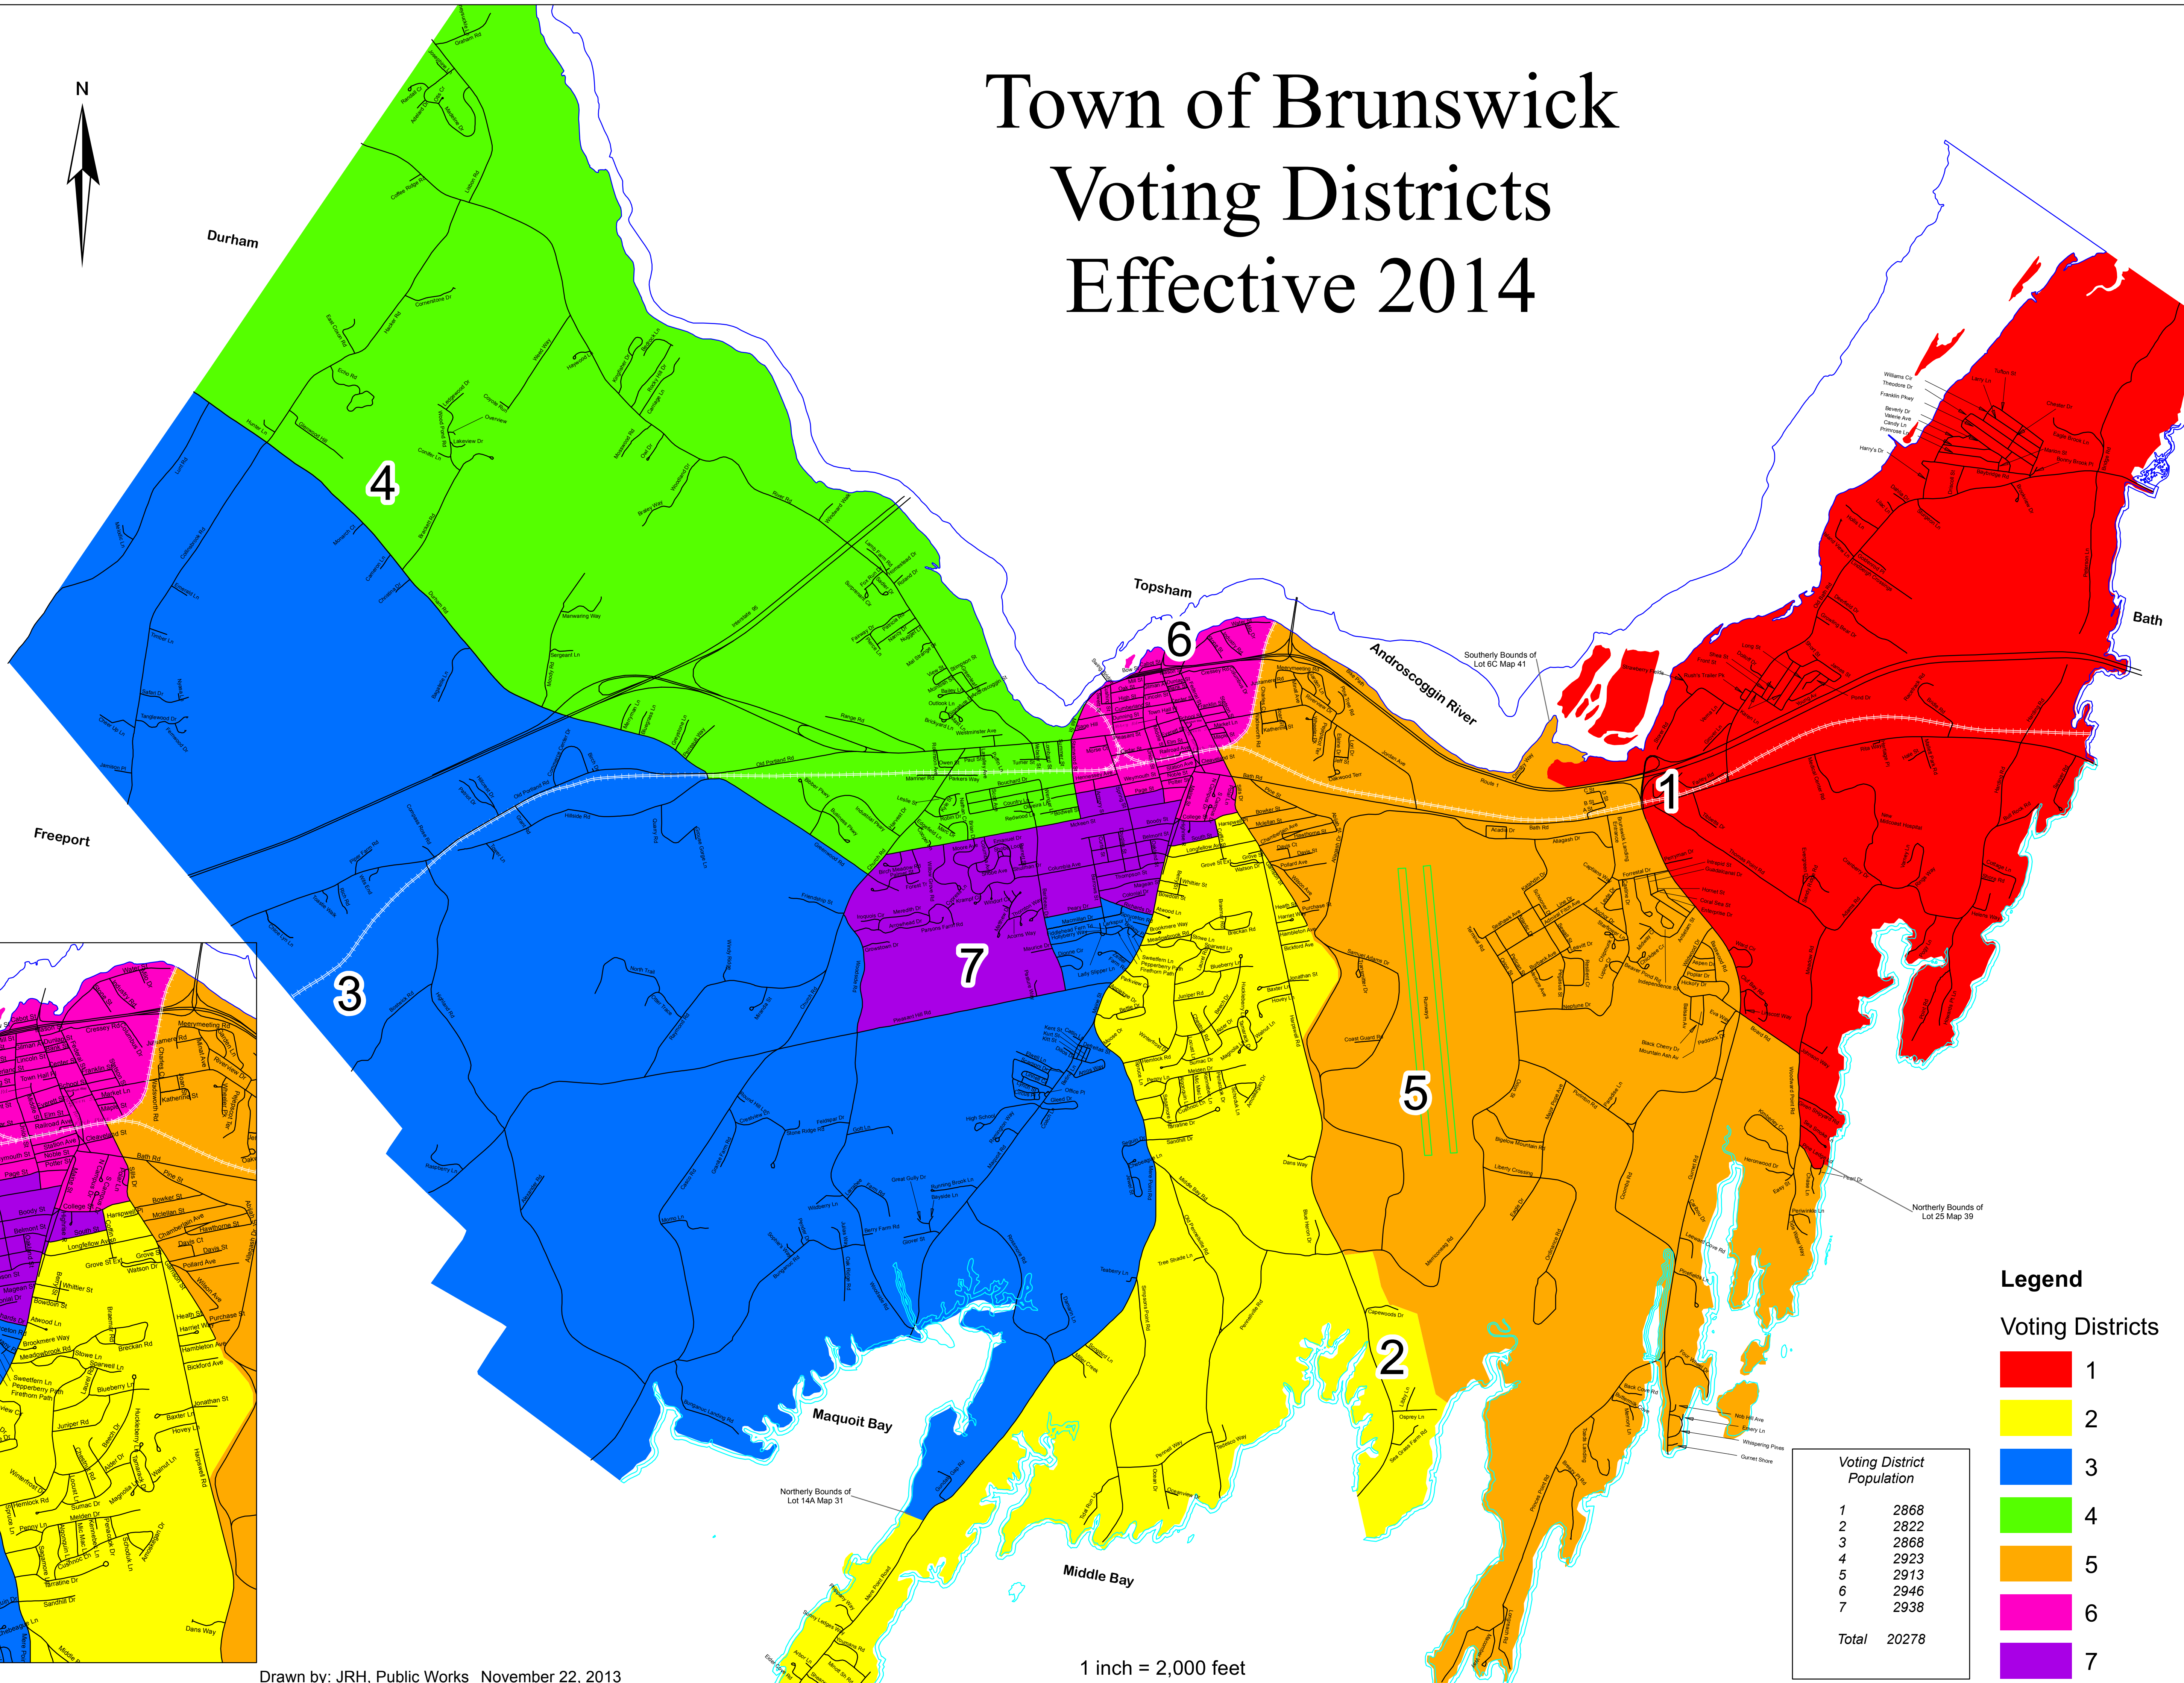

Town of Brunswick Voting Districts Effective 2014

Legend

Voting Districts

- 1
- 2
- 3
- 4
- 5
- 6
- 7

Voting District Population	
1	2868
2	2822
3	2868
4	2923
5	2913
6	2946
7	2938
Total	20278