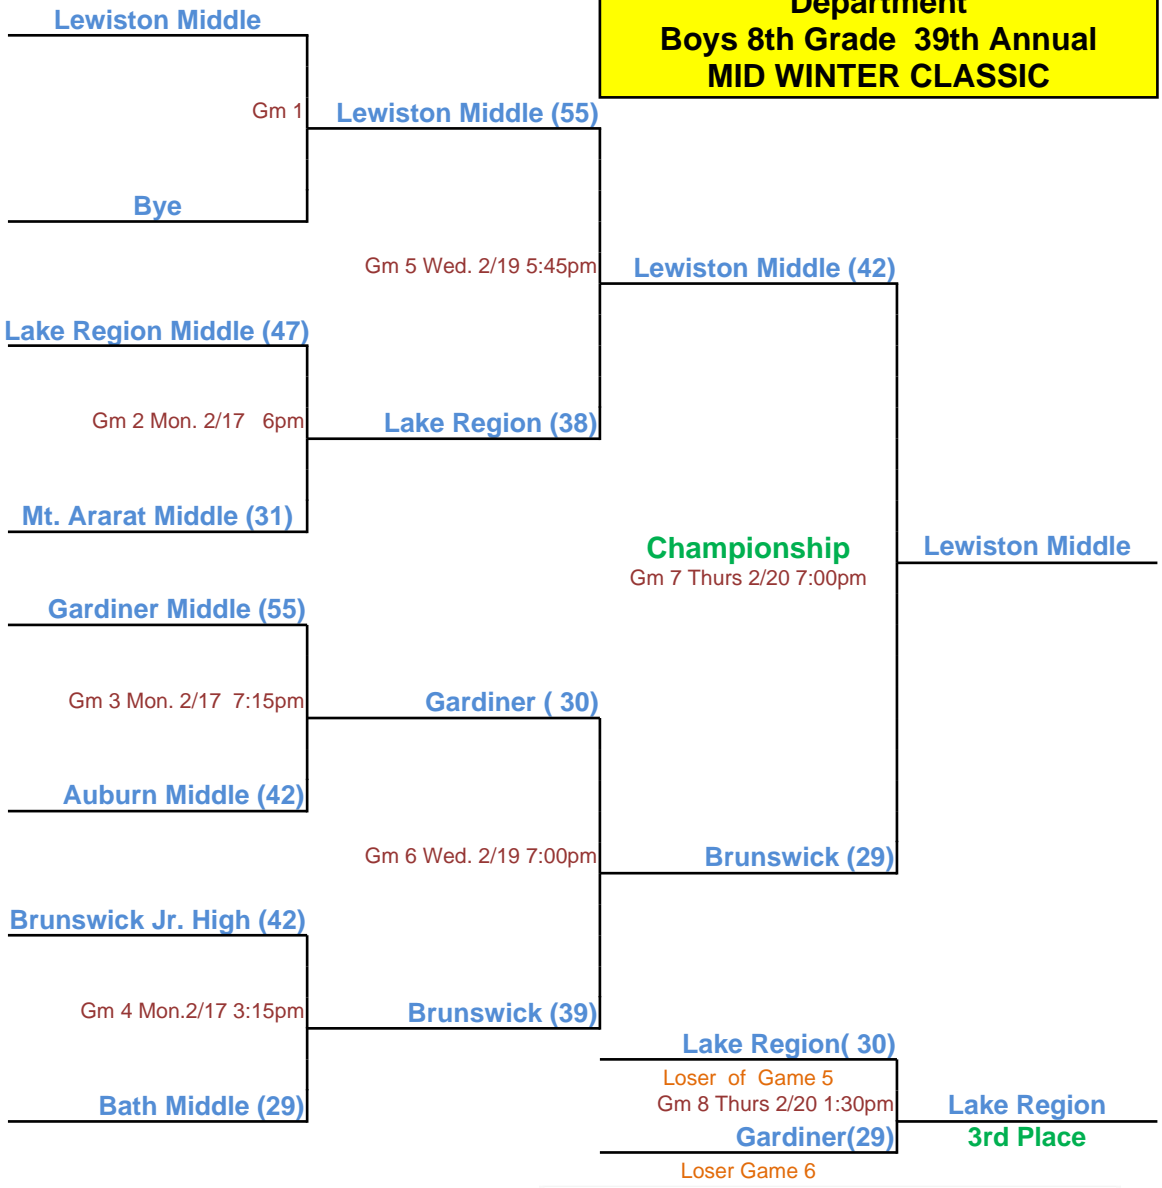

Maine Bicentennial Event

**Brunswick Parks & Recreation  
Department  
Boys 8th Grade 39th Annual  
MID WINTER CLASSIC**

**Full Court Sponsors**

**Half Court Sponsors**

Uhaul of Brunswick  
Brunswick Eye Care  
Brunswick Police Benefit Association  
Chris Grimes-State Farm  
G & E Roofing Co.