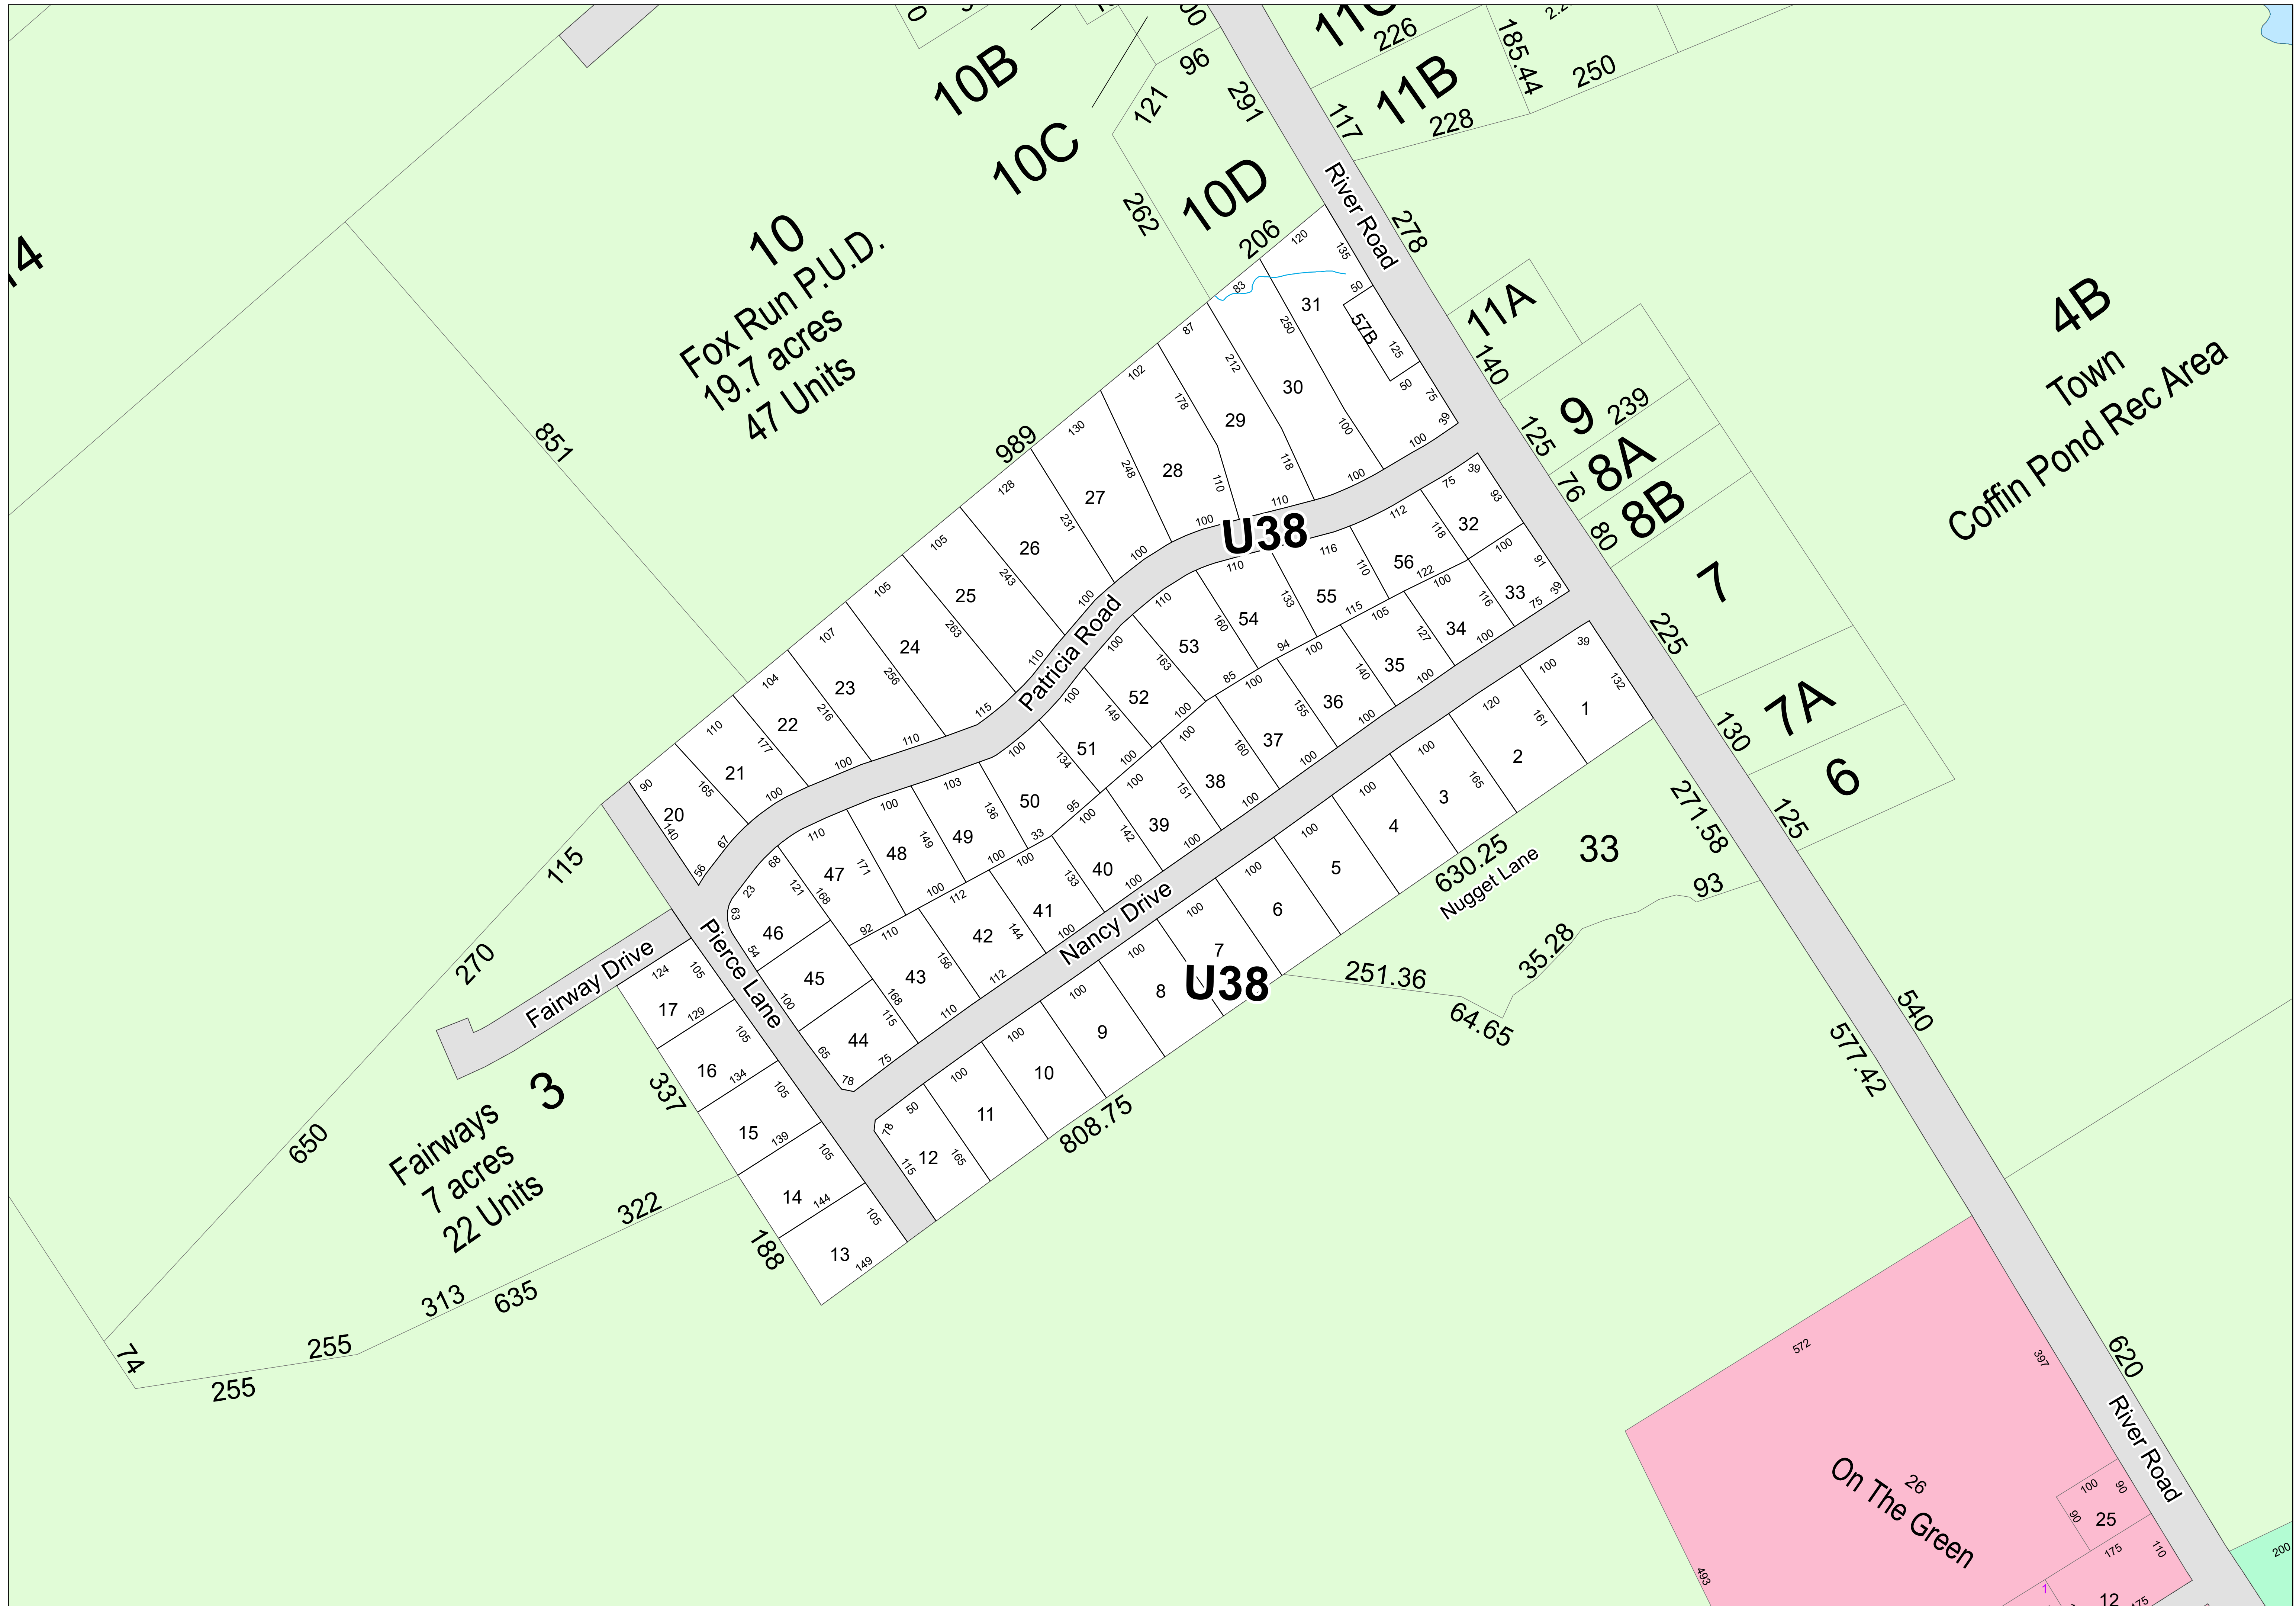

Legend

- Other Road
- Hydrography Line
- ROW Property Access
- Town Boundary
- Other Lot Boundary
- Parcels_Lines
- Public Road
- Private Road
- ROW
- Water
- OpenSpace

1 inch = 100 feet
Revised To: April 1, 2022

Maps Prepared by:
Town of Brunswick

Revised and Reprinted By:

MAP
U38

10
Fox Run P.U.D.
19.7 acres
47 Units

3
Fairways
7 acres
22 Units

4B
Town
Coffin Pond Rec Area

On The Green

U38

U38