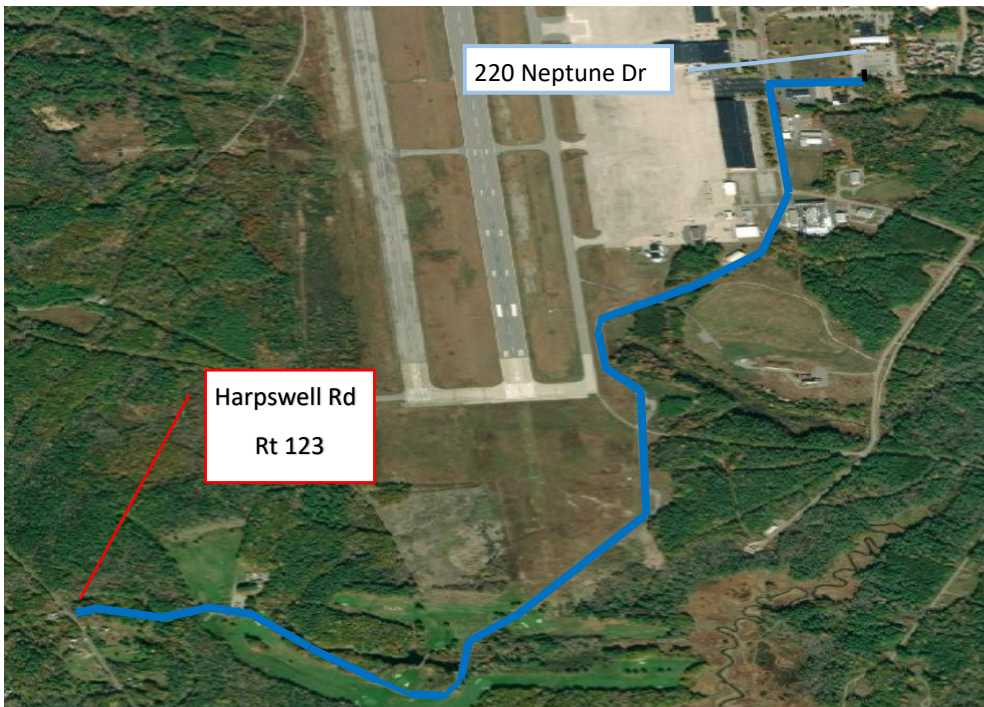

**Parks & Recreation Skate-Skiing Trail Directions
From Bath road**

- ◆ Head south on Admiral Fitch Ave Toward Bath Road
 - ◆ Turn Left onto Orion St
 - ◆ Turn left onto Neptune Dr

**Parks & Recreation Skate-Skiing Trail Directions
From Harpswell Rd (Rt 123)**

- ◆ Turn left onto Merriconeag Rd
 - ◆ Continue onto Orion St
 - ◆ Turn Right onto Neptune Dr