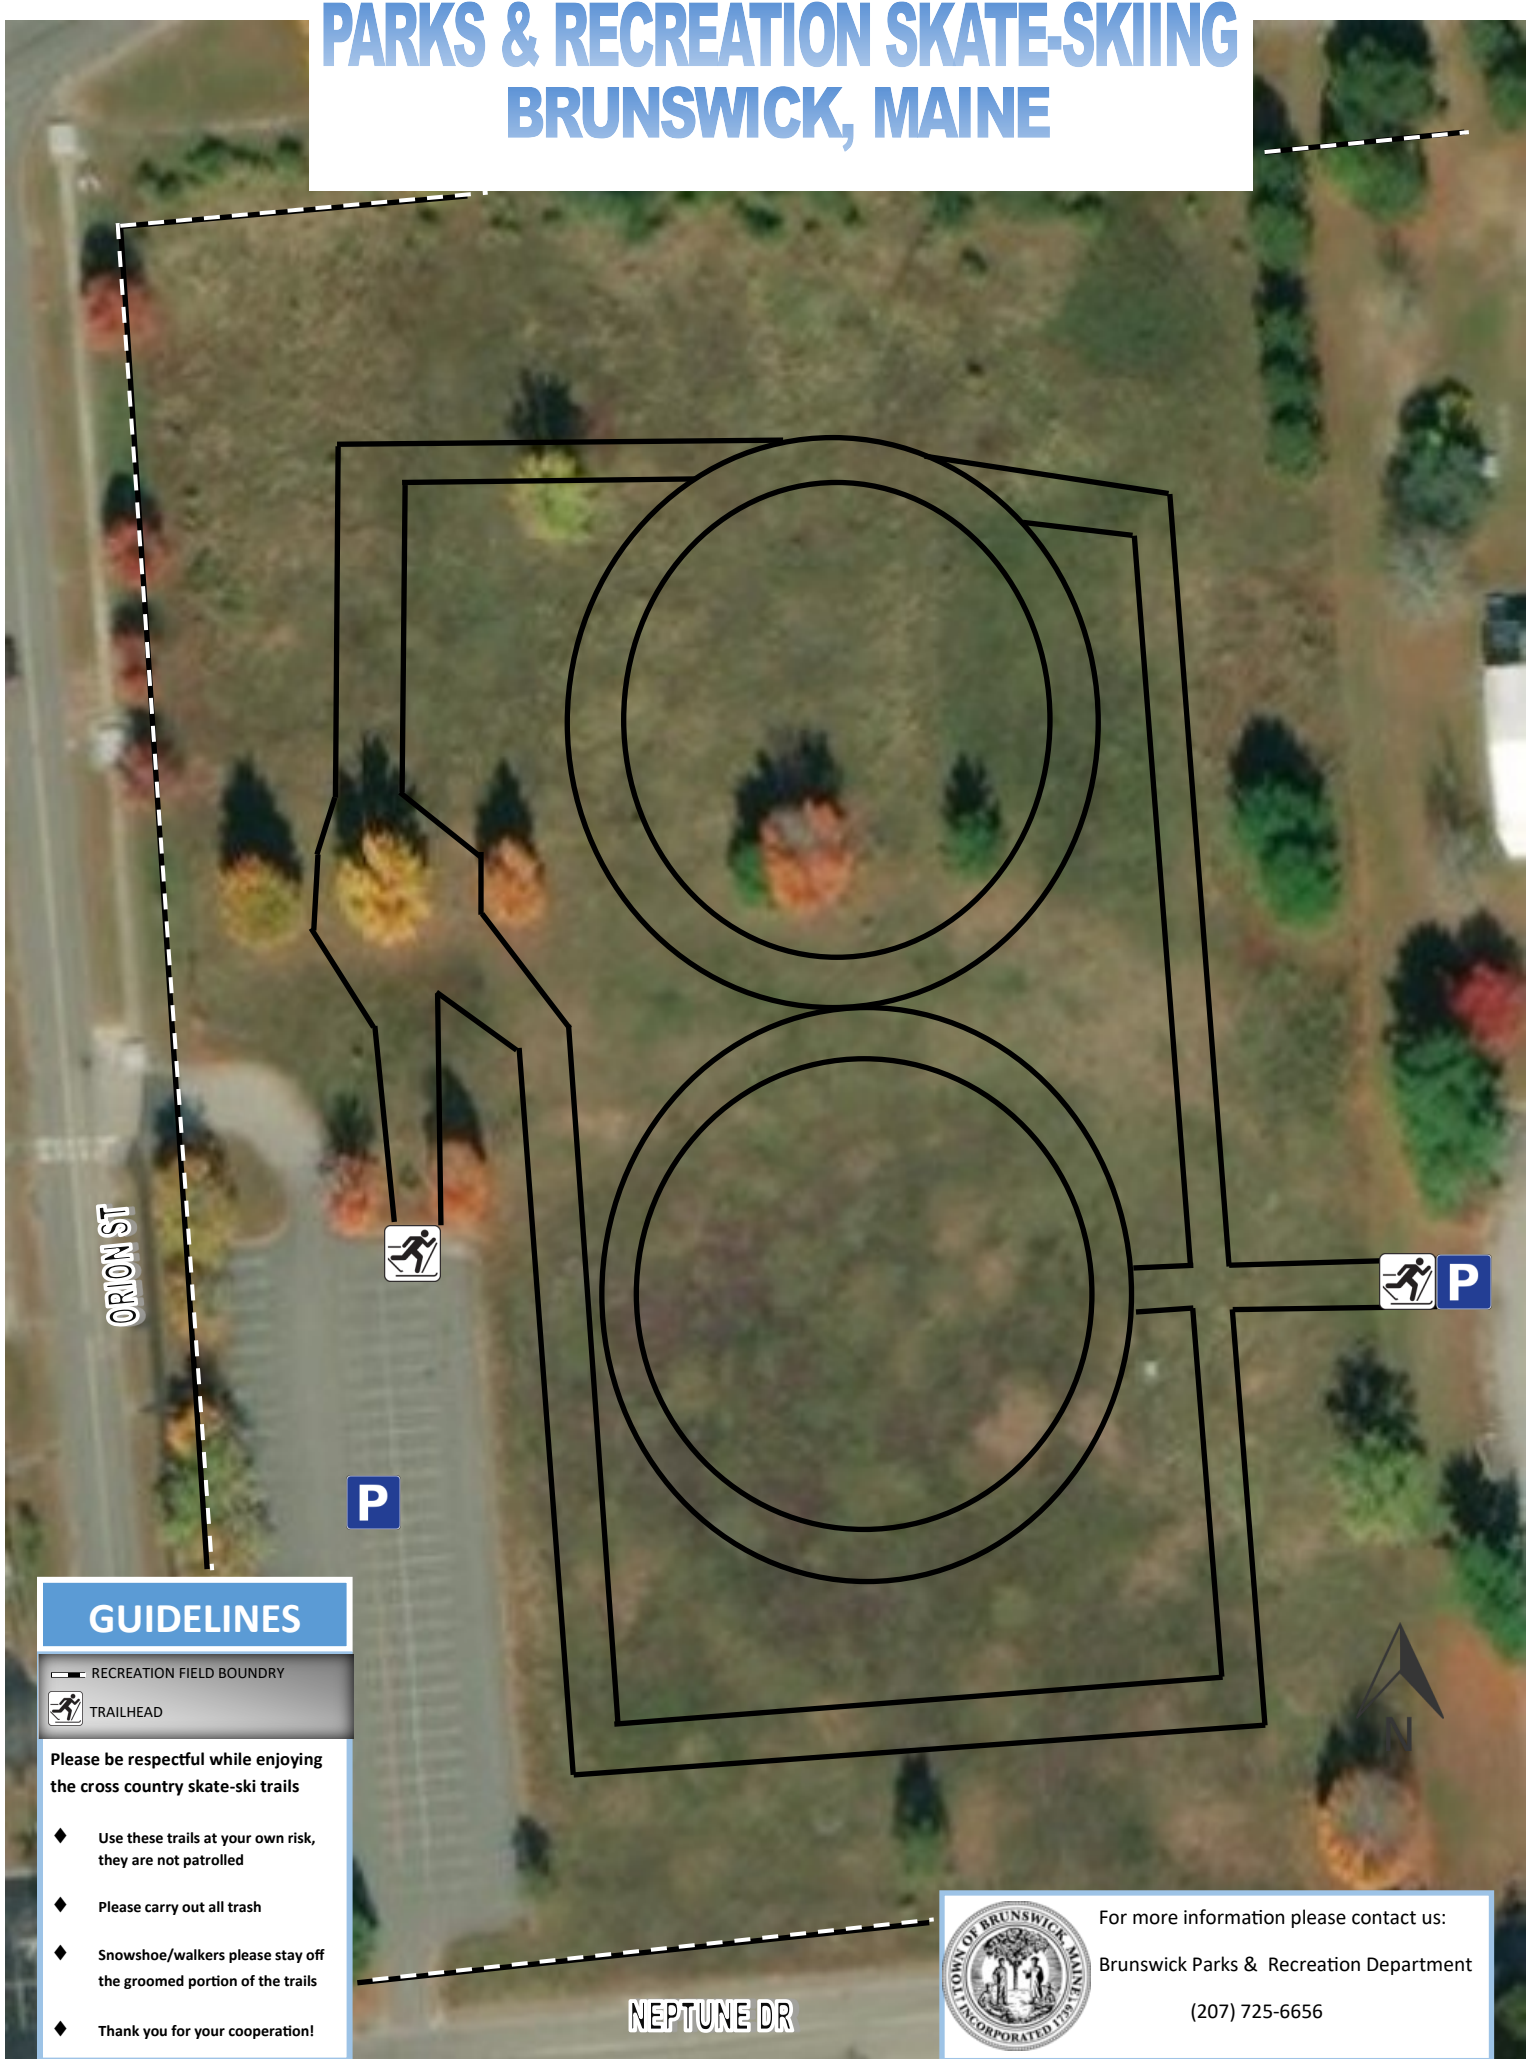

PARKS & RECREATION SKATE-SKIING BRUNSWICK, MAINE

GUIDELINES

 RECREATION FIELD BOUNDARY

 TRAILHEAD

Please be respectful while enjoying the cross country skate-ski trails

- ◆ Use these trails at your own risk, they are not patrolled
- ◆ Please carry out all trash
- ◆ Snowshoe/walkers please stay off the groomed portion of the trails
- ◆ Thank you for your cooperation!