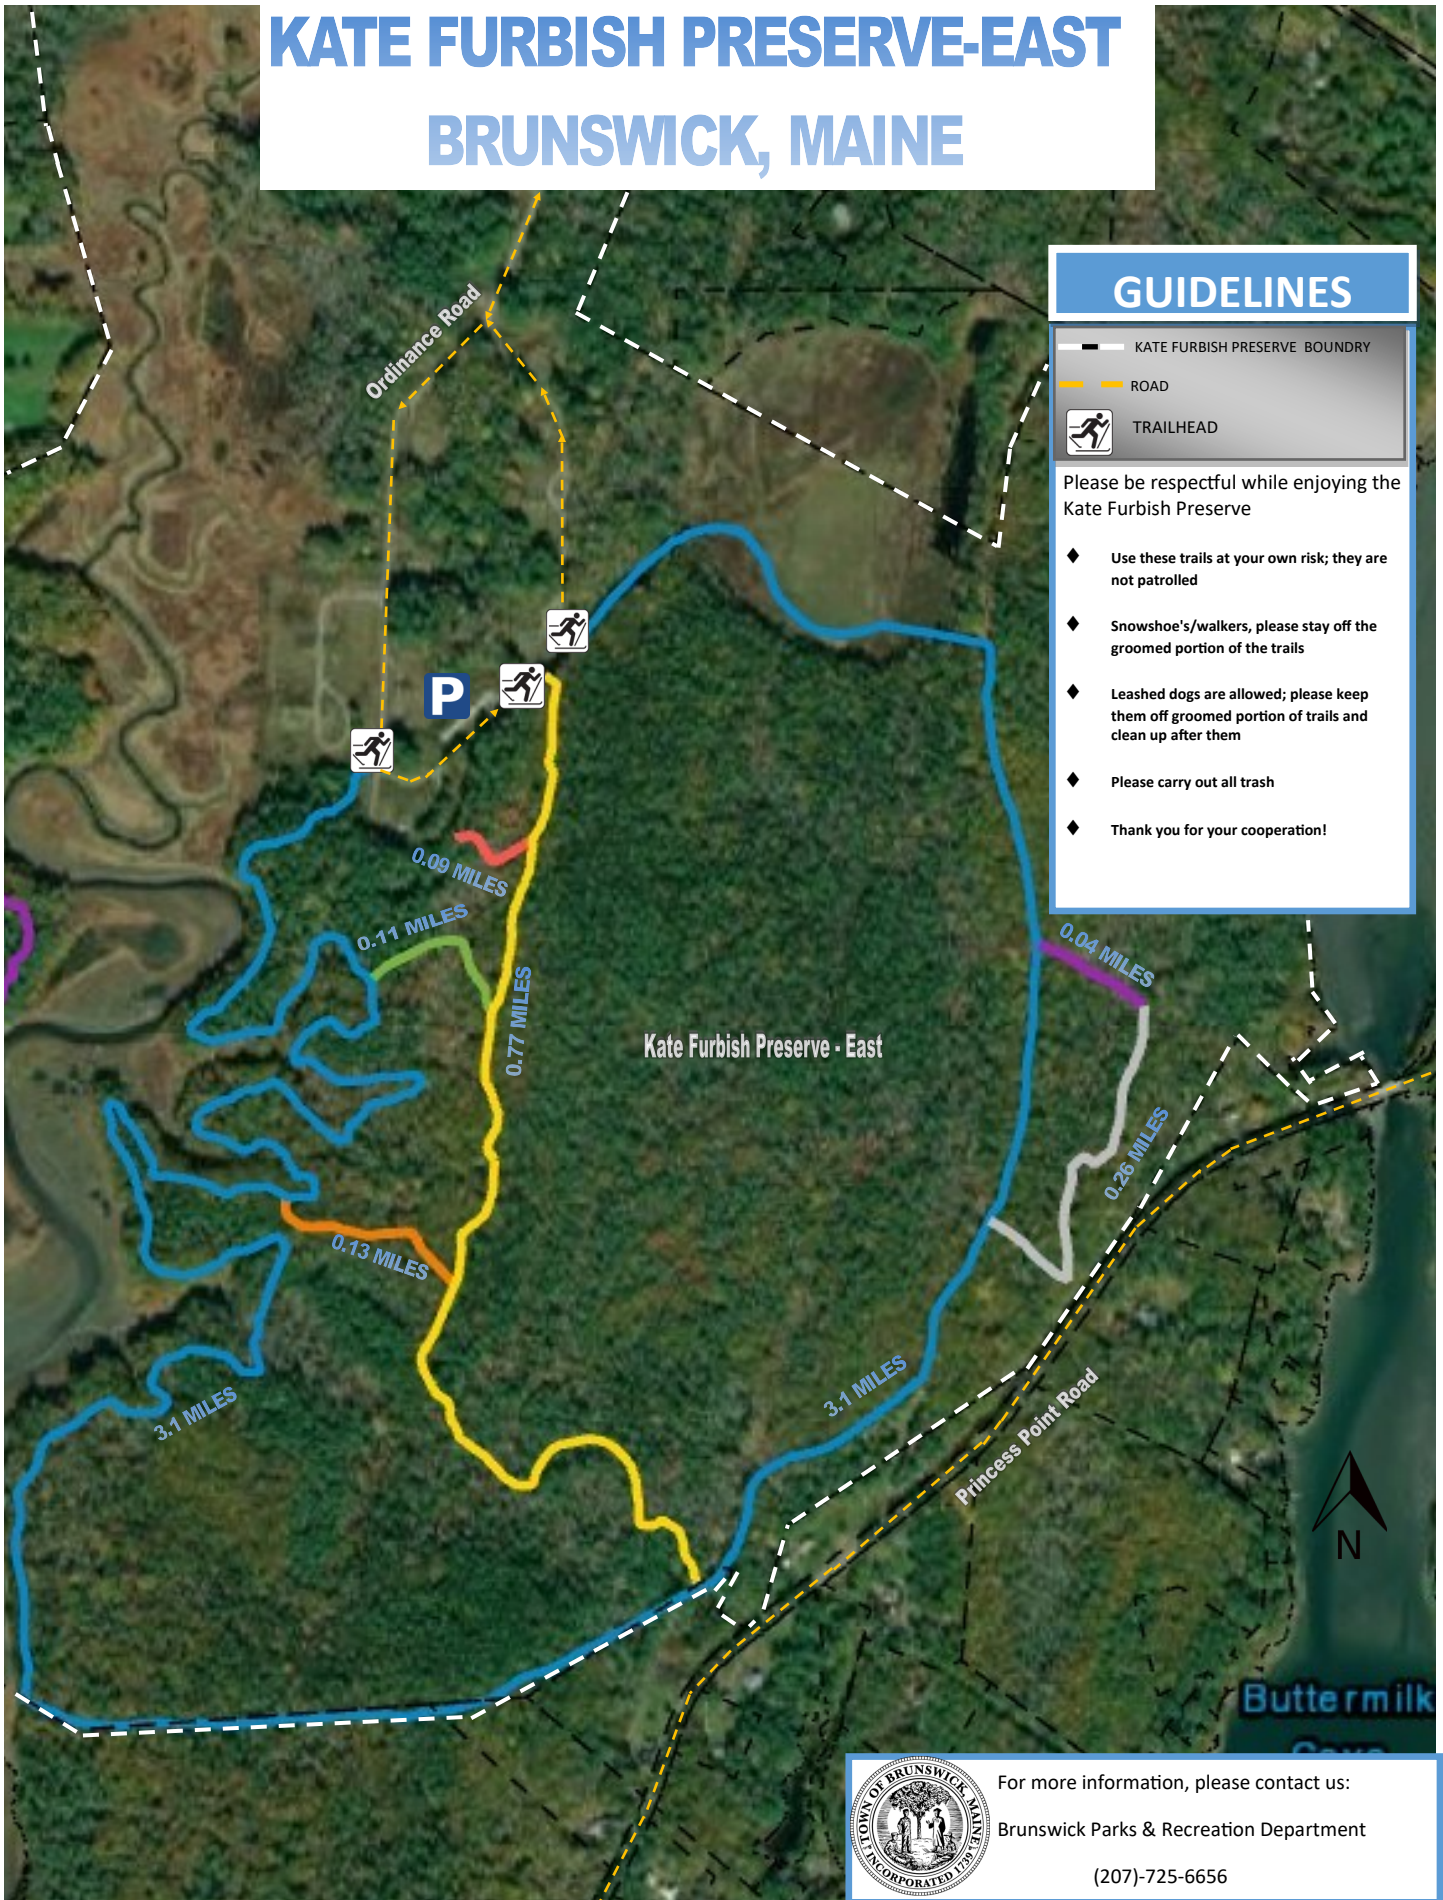

KATE FURBISH PRESERVE-EAST BRUNSWICK, MAINE

GUIDELINES

-  KATE FURBISH PRESERVE BOUNDRY
-  ROAD
-  TRAILHEAD

Please be respectful while enjoying the Kate Furbish Preserve

- ◆ Use these trails at your own risk; they are not patrolled
- ◆ Snowshoe's/walkers, please stay off the groomed portion of the trails
- ◆ Leashed dogs are allowed; please keep them off groomed portion of trails and clean up after them
- ◆ Please carry out all trash
- ◆ Thank you for your cooperation!