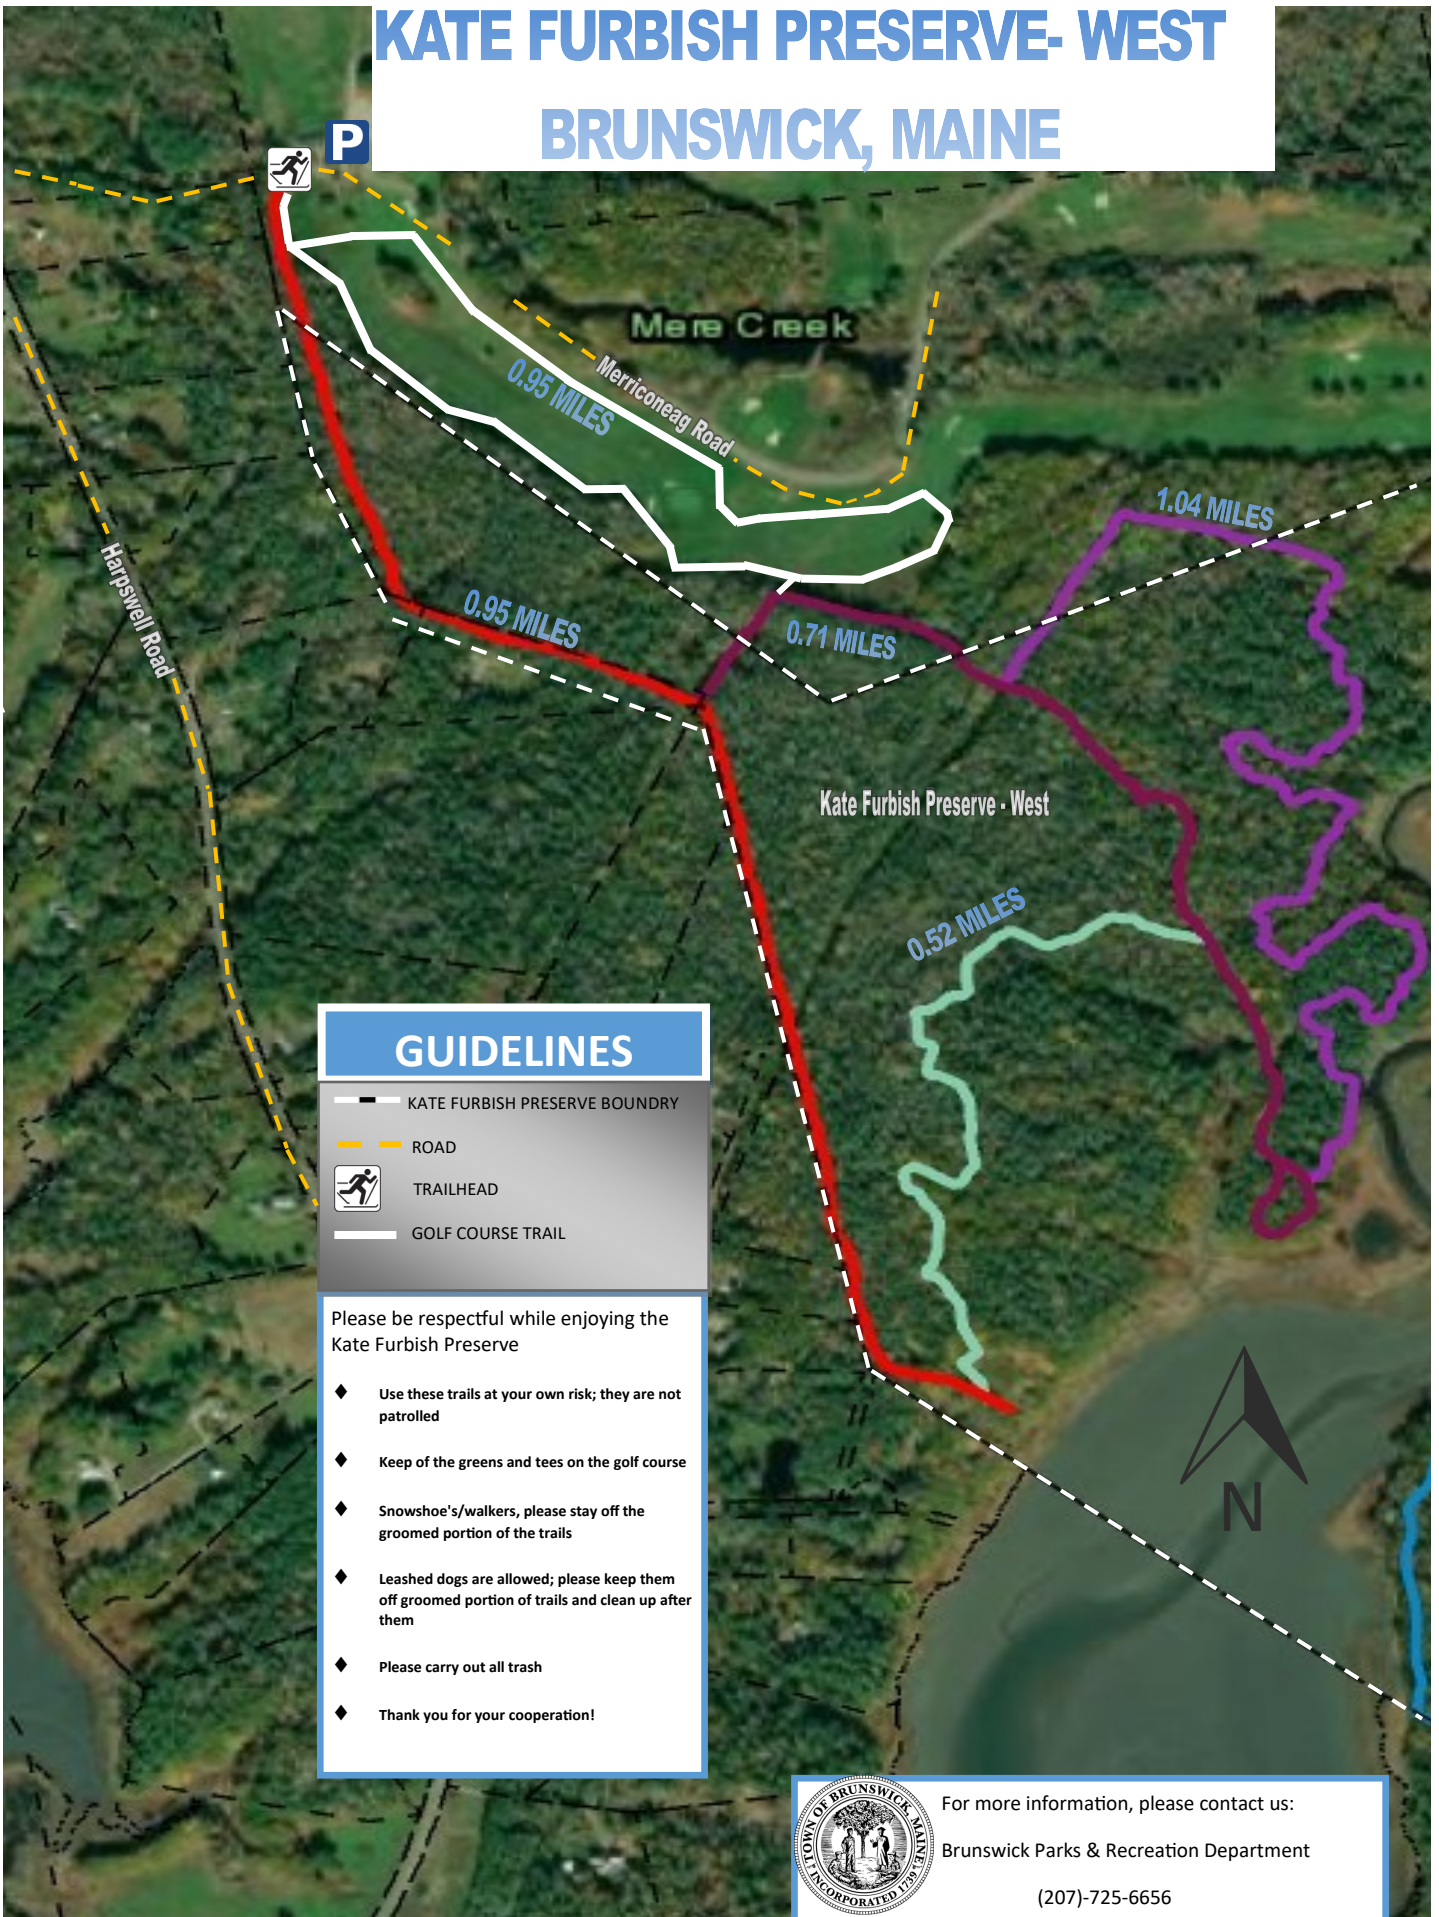

# KATE FURBISH PRESERVE- WEST BRUNSWICK, MAINE

## GUIDELINES

- KATE FURBISH PRESERVE BOUNDARY
- ROAD
- TRAILHEAD
- GOLF COURSE TRAIL

Please be respectful while enjoying the Kate Furbish Preserve

- ◆ Use these trails at your own risk; they are not patrolled
- ◆ Keep off the greens and tees on the golf course
- ◆ Snowshoe's/walkers, please stay off the groomed portion of the trails
- ◆ Leashed dogs are allowed; please keep them off groomed portion of trails and clean up after them
- ◆ Please carry out all trash
- ◆ Thank you for your cooperation!